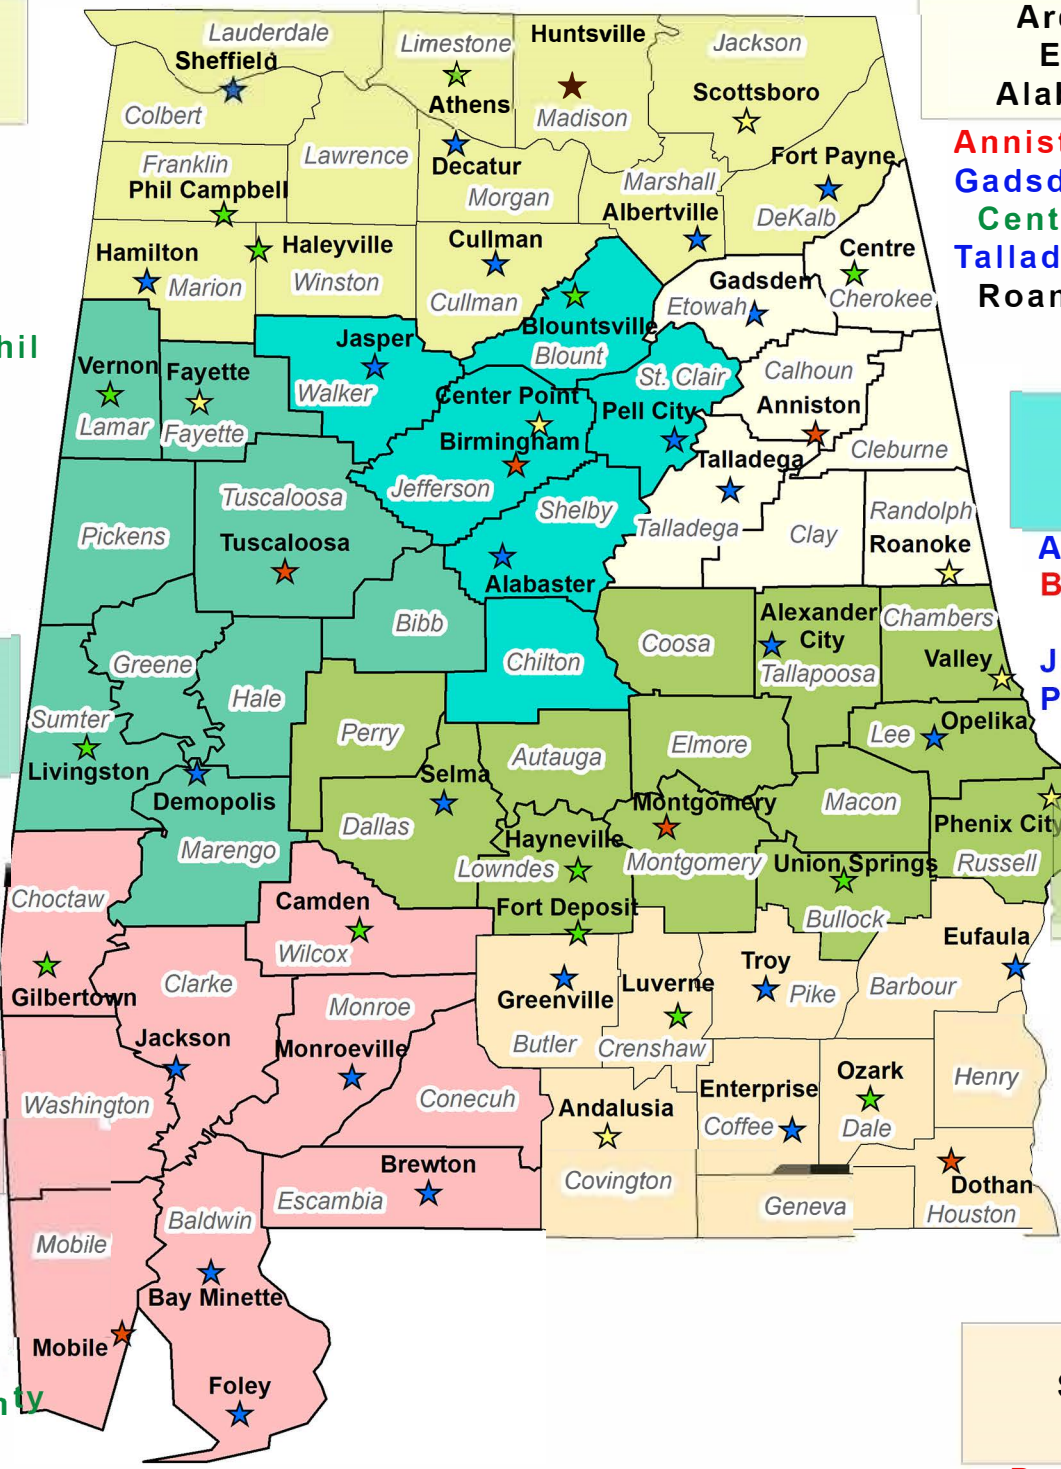

Alabama Career Center System

**Area 1
North
Alabama**

Albertville
Cullman
Decatur
Fort Payne
Hamilton
Haleyville Phil
Campbell
Huntsville
Athens
Scottsboro
Sheffield

**Area 2
East
Alabama**

Anniston
Gadsden
Centre
Talladega
Roanoke

**Area 4
CAPTE**

Alabaster
Birmingham
Center Point
Jasper
Pell City
Blountsville

**Area 3
West
Alabama**

Demopolis
Livingston
Tuscaloosa
Fayette
Vernon

**Area 5
Central
Alabama**

Alexander City
Montgomery
Fort Deposit
Hayneville
Union Springs
Opelika
Phenix City
Valley
Selma

**Area 7
SWAPTE**

Bay Minette
Brewton
Foley
Jackson
Gilberttown -
Choctaw County
Mobile
Monroeville
Camden

**Area 6
Southeast
Alabama**

Dothan
Ozark
Enterprise
Andalusia
Eufaula
Greenville
Troy
Luverne

7 Comprehensive Career Centers
24 Affiliate Career Centers
7 Satellite Career Centers
14 Itinerant Career Centers